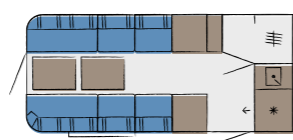

be free

beachy

beachy 360 | 420 | 450

from page 4

Standard stickers

beachy 360

Overall length: 5.087 mm

beachy 420

Overall length: 5.687 mm

beachy 450

Overall length: 5.987 mm

Special stickers

"Sea Blue"

"Sun Yellow"

"Lavender"

"Pink"

beachy 420+

from page 12

Standard stickers

beachy 420+

Overall length: 5.687 mm

Face-to-face seating area

U-shaped seating area and couch

be you – models