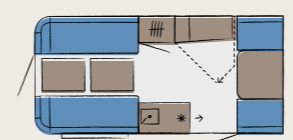

be free

beachy

beachy 360 | 420 | 450

from page 4

Standard stickers

beachy 360

Overall length: 5.087 mm

beachy 420

Overall length: 5.687 mm

beachy 450

Overall length: 5.987 mm

Special stickers

"Sea Blue"

"Sun Yellow"

"Lavender"

"Pink"

beachy 420+

from page 12

Standard stickers

beachy 420+

Overall length: 5.687 mm

Face-to-face seating area

U-shaped seating area and couch

be you – models