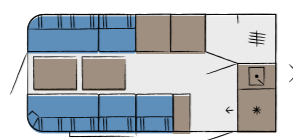

be free

beachy

beachy 360 | 420 | 450

from page 4

Standard stickers

beachy 360

Overall length: 5.087 mm

beachy 420

Overall length: 5.687 mm

beachy 450

Overall length: 5.987 mm

Special stickers

"Sea Blue"

"Sun Yellow"

"Lavender"

"Pink"