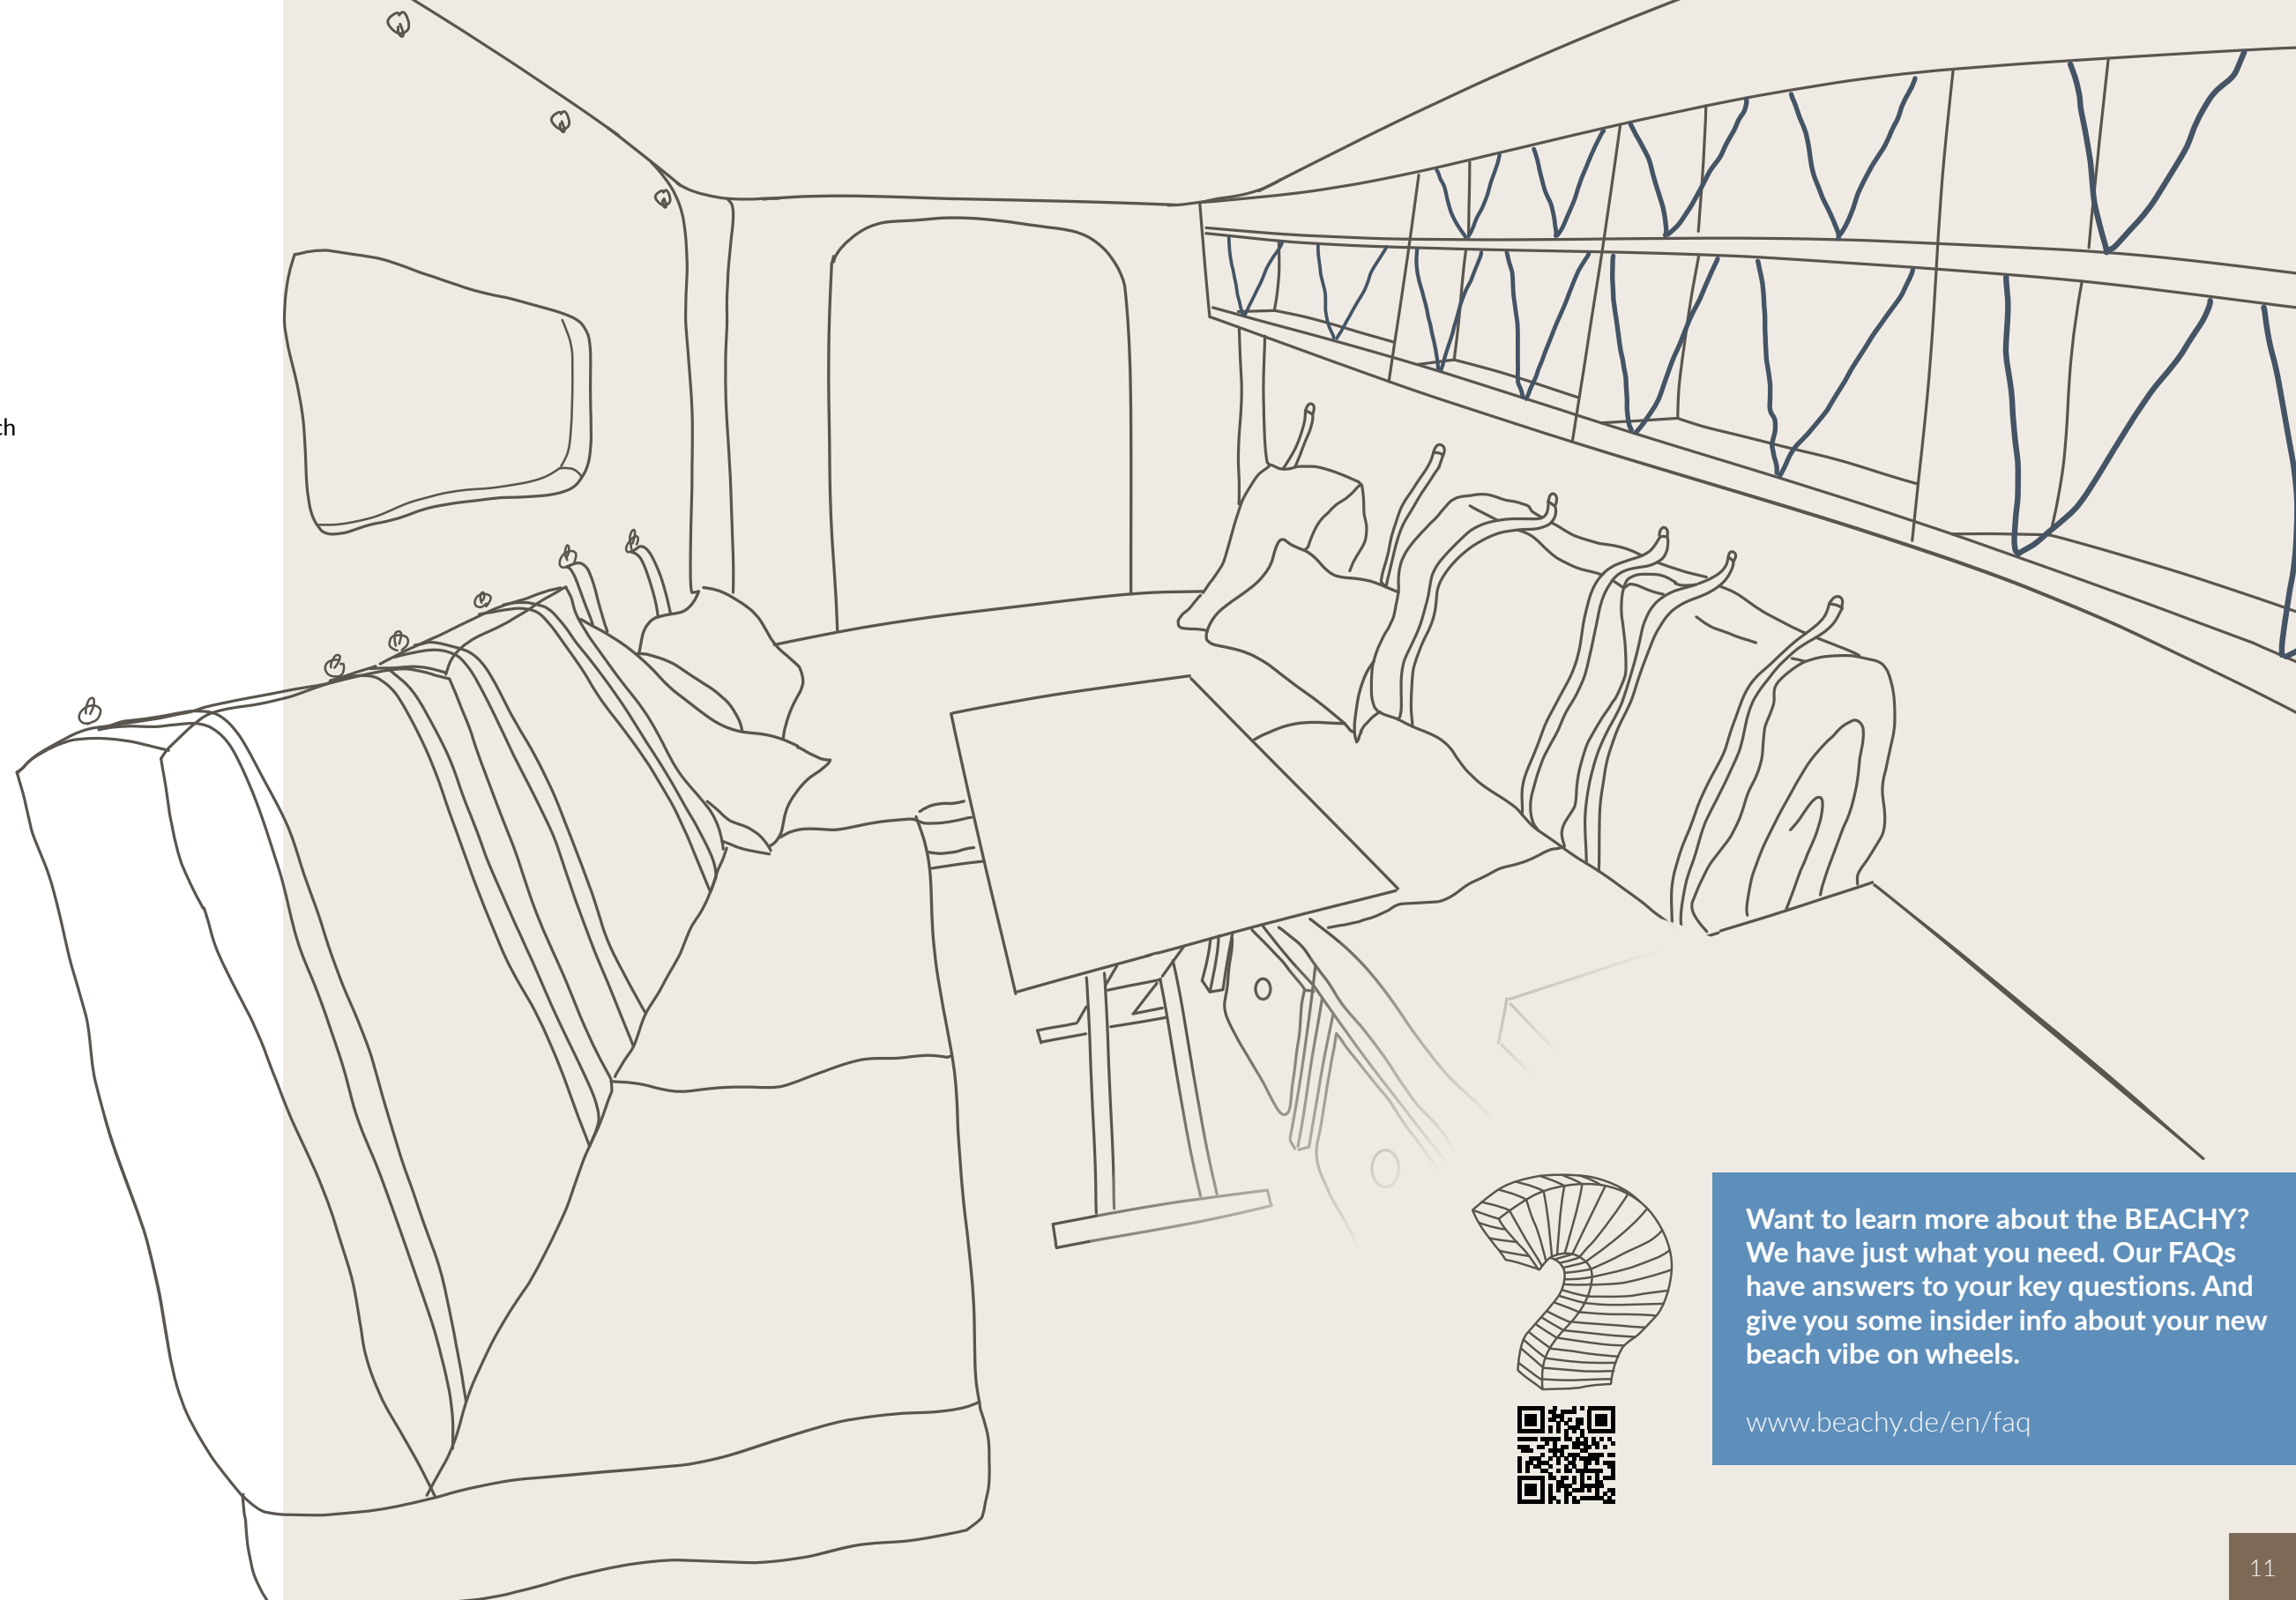

beachy 360

Overall length: 5.087 mm

beachy 420

Overall length: 5.687 mm

beachy 450

Overall length: 5.987 mm

Want to learn more about the BEACHY? We have just what you need. Our FAQs have answers to your key questions. And give you some insider info about your new beach vibe on wheels.